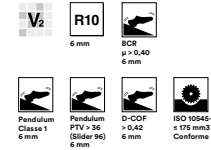

Concrete Look Smoke

- Gres Fine Porcellanato Colorato in Massa • Colorbody Fine Porcelain Stoneware • Grès Cérame Fin Coloré dans la Masse • Durchgefärbtes Feinsteinzeug • Gres Porcelánico Fino Coloreado en Masa • Гомогенный мелкозернистый Керамогранит

Naturale/Matt
160x320 - 6mm

Rettificato Monocalibro • Rectified Monocaliber
• Calibre Unique • Rektifiziert Monokaliber •
Rectificado Monocalibre • Ректифицированный
Монокалиберный

Naturale/Matt 162x324 - 12mm